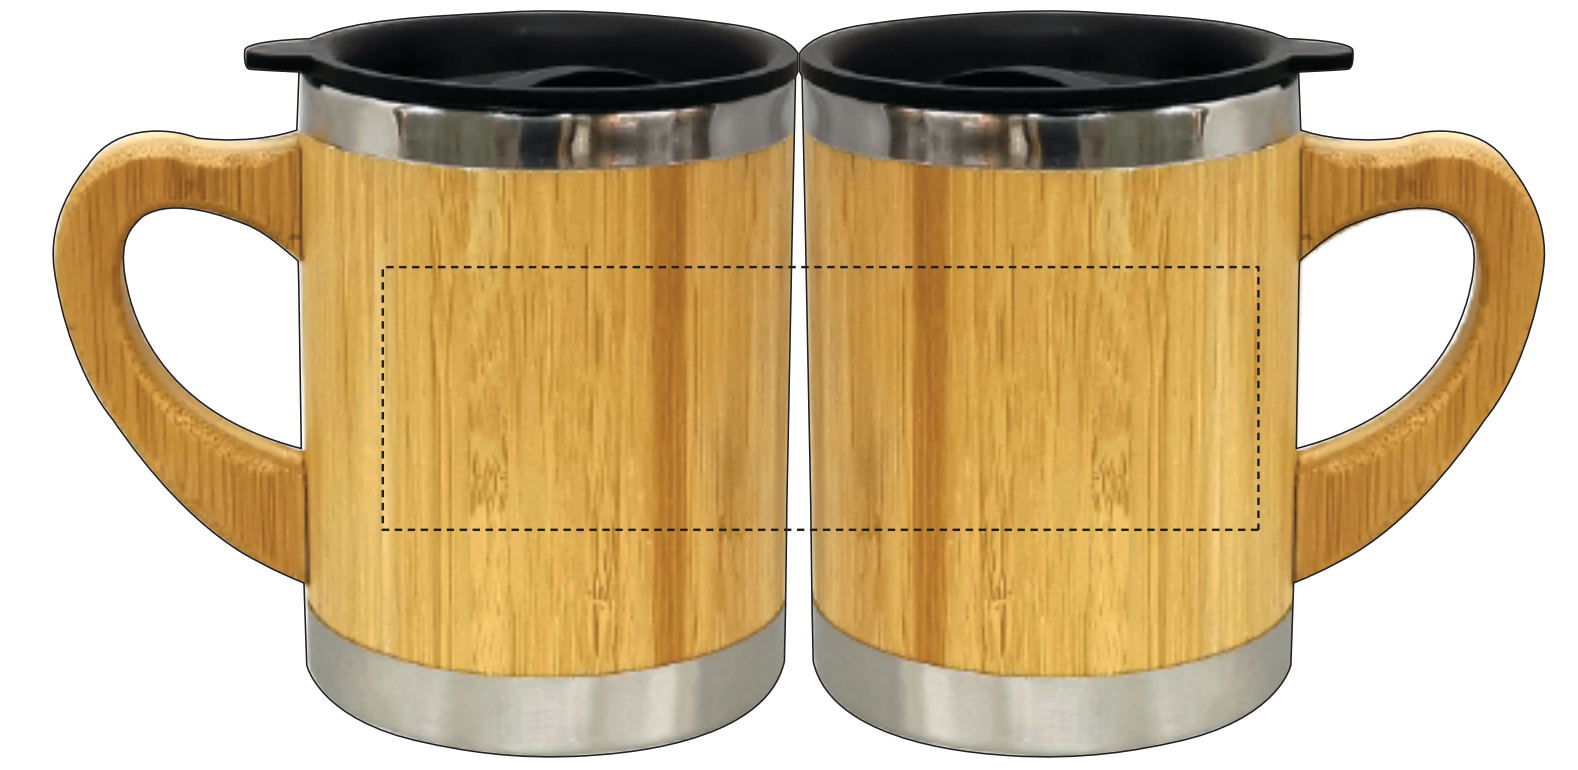

STANDARD SILK-SCREEN

WRAPAROUND

F.P.O.

COMPOSITE
NOT ACTUAL SIZE

Dashed Line For Imprint Area Only. Will Not Print.

1"	Artist/Date :	Item # : 50134	Proofing:
0.5"	Order # :	Imprint Size : 2" W x 1 1/2" H	
	Ship Date :	Imprint Type :Silk-Screen	
	Imprint Color :		
	Item Color :		

F.P.O.

Dashed Line For Imprint Area Only. Will Not Print.

1"	Artist/Date :	Item # : 50134	Proofing:
0.5"	Order # :	Imprint Size : 5" W x 1 1/2" H	
	Ship Date :	Imprint Type : Wraparound	
	Imprint Color :		
	Item Color :		

COMPOSITE
NOT ACTUAL SIZE

2 sided template

FPO

COMPOSITE
NOT ACTUAL SIZE

Dashed Line For Imprint Area Only. Will Not Print.

1"	Artist/Date :	Item # : 50134	Proofing:
0.5"	Order # :	Imprint Size : 2" W x 1 1/2" H	
	Ship Date :	Imprint Type :Silk-Screen	
	Imprint Color :		
	Item Color :		

FPO

WRAPAROUND

COMPOSITE
NOT ACTUAL SIZE

Dashed Line For Imprint Area Only. Will Not Print.

1"	Artist/Date :	Item # : 50134	Proofing:
0.5"	Order # :	Imprint Size : 5" W x 1 1/2" H	
	Ship Date :	Imprint Type : Wraparound	
	Imprint Color :		
	Item Color :		